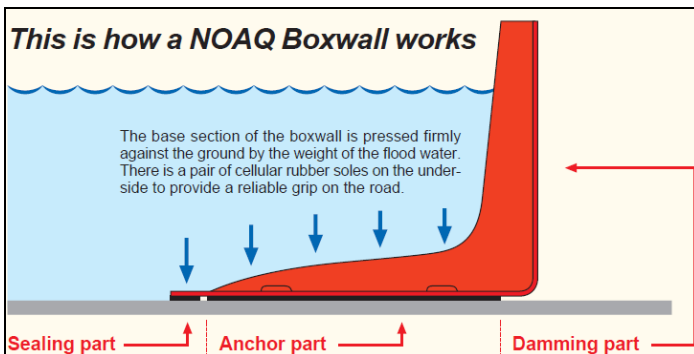

[Fire](#)

[Flood](#)

[Shelter](#)

Swedes invent clever flood barrier

Long dark winters, freezing outside, mist and rain give Swedes plenty of time to think and invent. They produced the Boxwall, which stands out because of its sturdy simple design and effectiveness. It looks like a plastic Ikea chair with the legs missing, but actually is a clever device that even works well in flash floods. Maximum water height is 500mm. Since its introduction the Boxwall has been a significant success in both Europe and Asia.